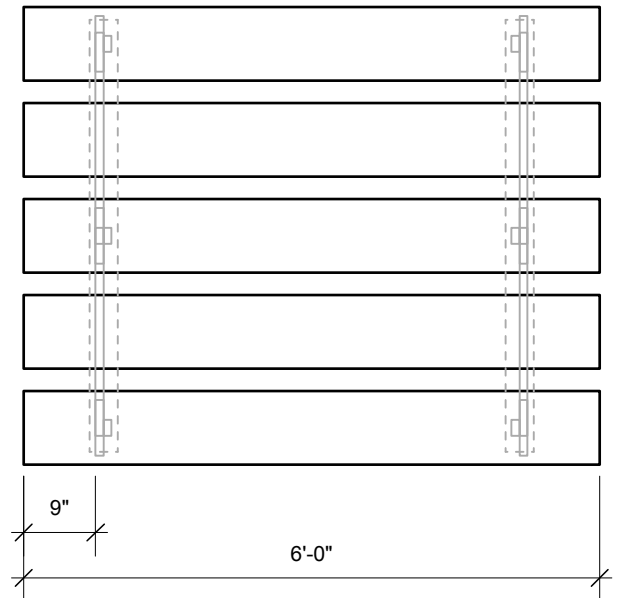

Left Support Frame

Right Support Frame

Top View

Back View

Make 2 Bleacher Units

Producing Organization
Northfield Schools

Production Title
2015 Rock N Roll Revival

Designer
Brian Bjorklund

Drawing Information
Date 11/18/14
Drawn By: B. Bjorklund
Revision: 11/22/14

Scale
1/2" = 1'-0"

Bleacher Details

Drawing Number
8 of 8