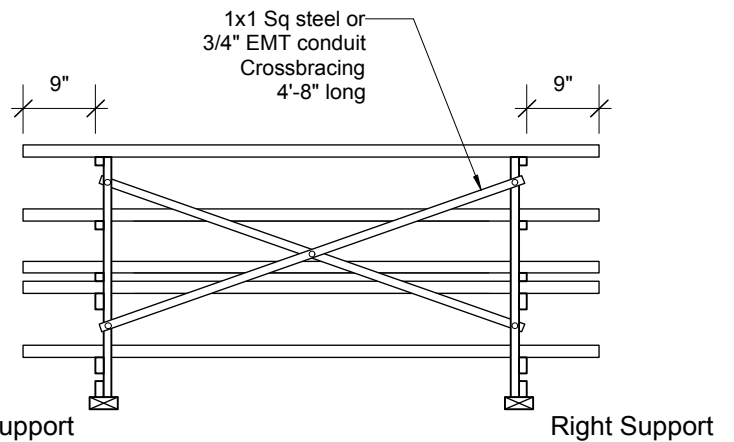

Left Support Frame

Right Support Frame

Top View

Back View

Make 2 Bleacher Units

Producing Organization
Northfield Schools

Production Title
2015 Rock N Roll Revival

Designer
Brian Bjorklund

Drawing Information
Date 11/18/14
Drawn By: B. Bjorklund
Revision: 11/22/14

Scale
1/2" = 1'-0"

Bleacher Details

Drawing Number
8 of 8