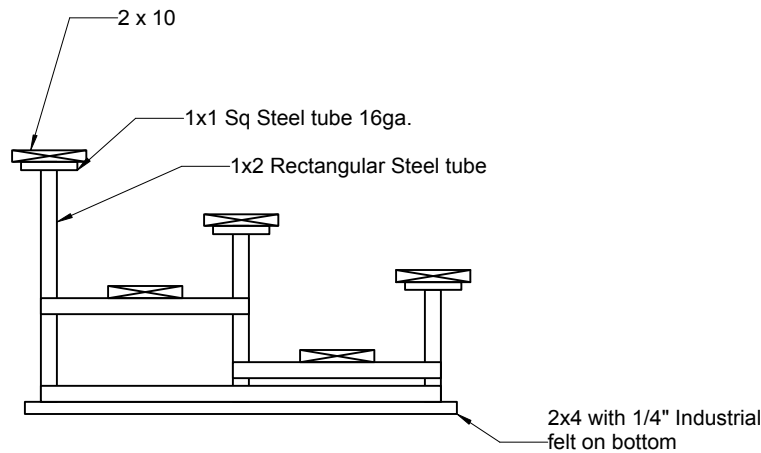

Left Support Frame

Right Support Frame

Top View

Back View

Make 2 Bleacher Units

Producing Organization
Northfield Schools

Production Title
2015 Rock N Roll Revival

Designer
Brian Bjorklund

Drawing Information
Date 11/18/14
Drawn By: B. Bjorklund
Revision: 11/22/14

Scale
1/2" = 1'-0"

Bleacher Details

Drawing Number
8 of 8